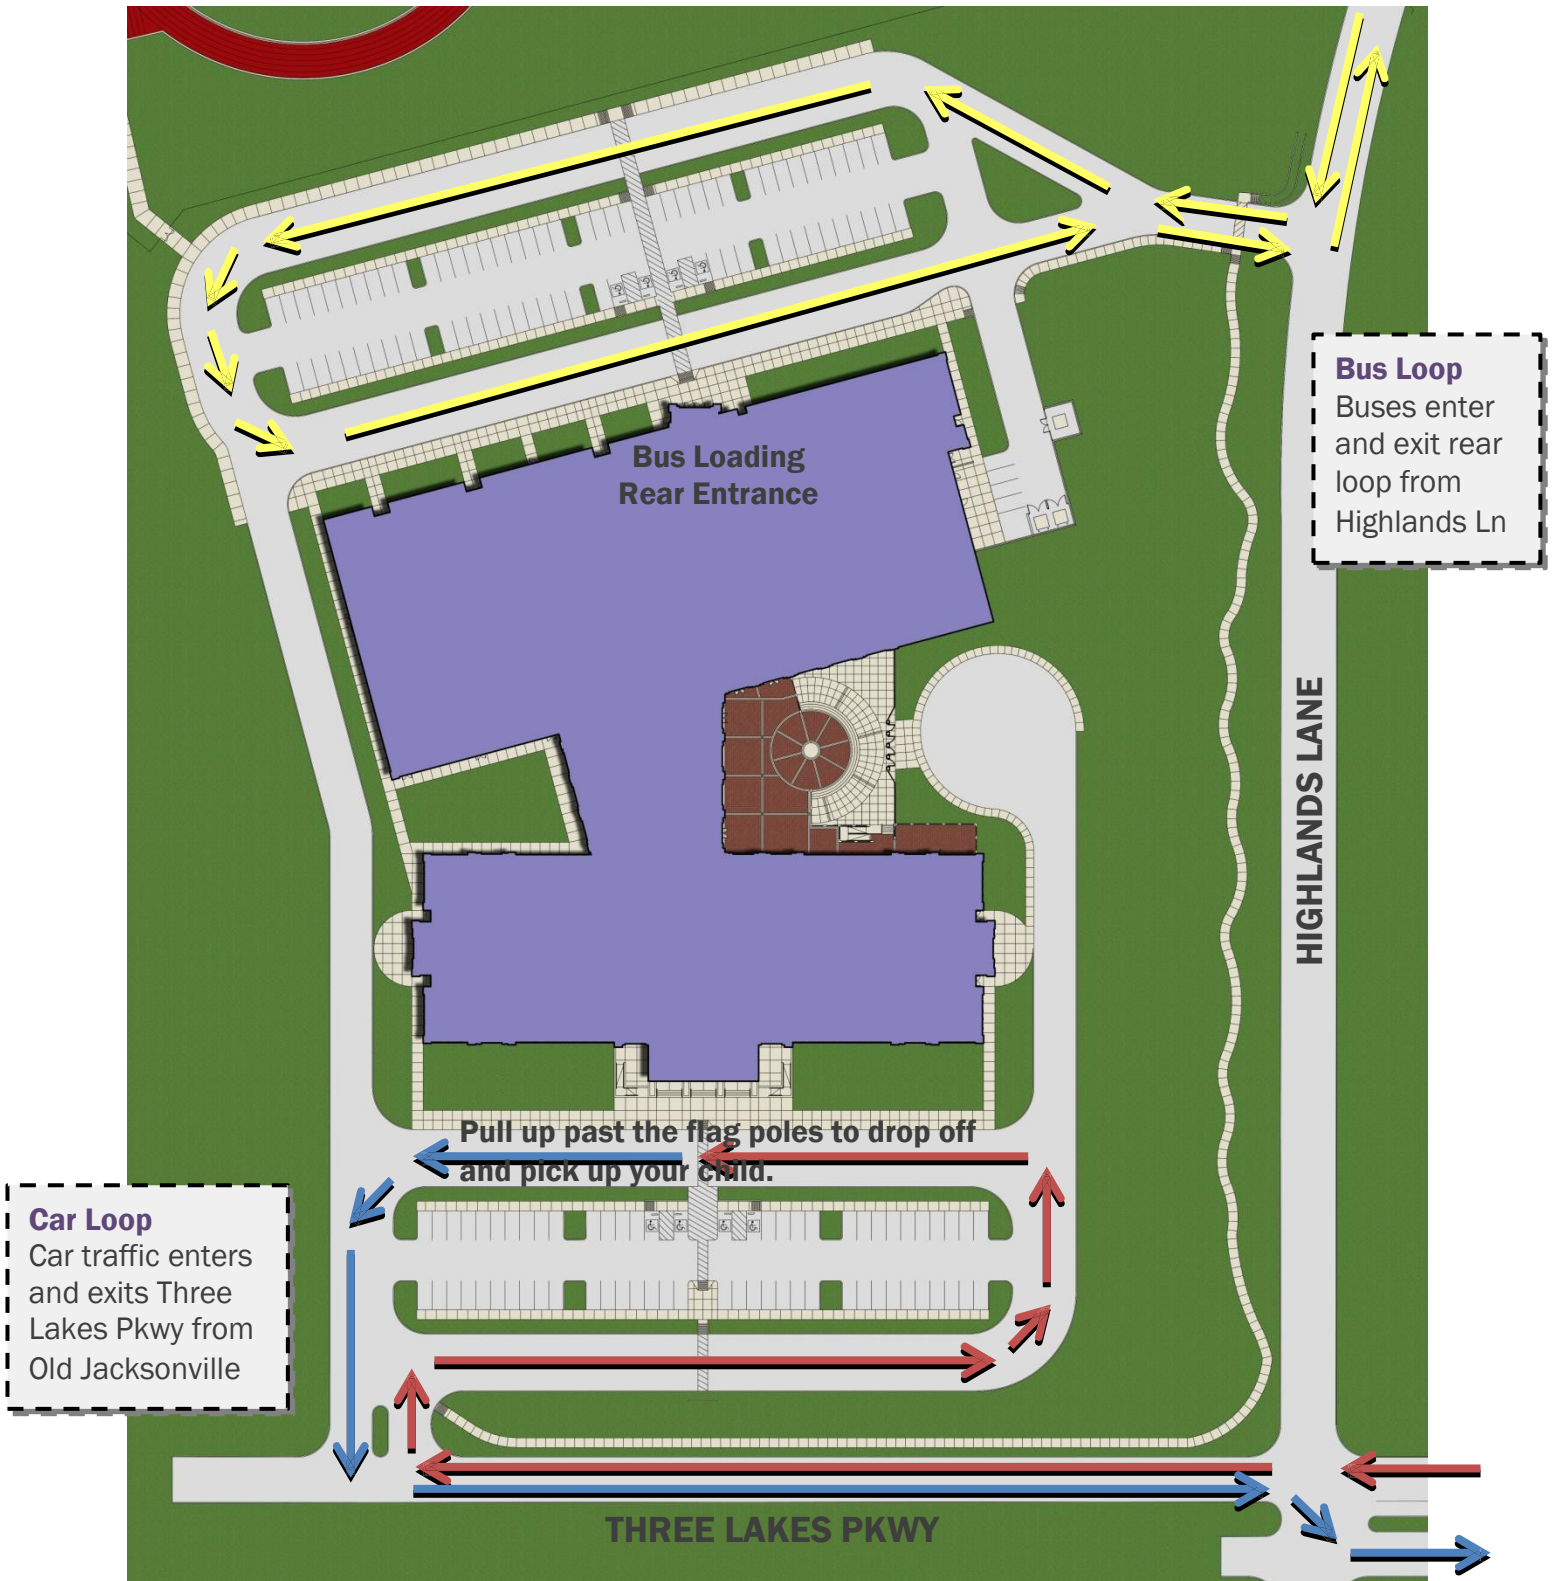

## TRAFFIC PLAN FOR STUDENT DROP OFF AND DISMISSAL

### Please help us keep our Gators safe!

- All car traffic will enter via Three Lakes Pkwy and follow the parking loop to the right.
- Please pull up as far as possible to drop off and pick up your child. The more students that are dropped off at the same time, the quicker the line will move.
- The left hand lane is for vehicles exiting the campus.
- Buses enter and load in the rear of the building—car traffic is not allowed.
- Students are not allowed on the premises of Fresh or Three Lakes Plaza Shopping Center.